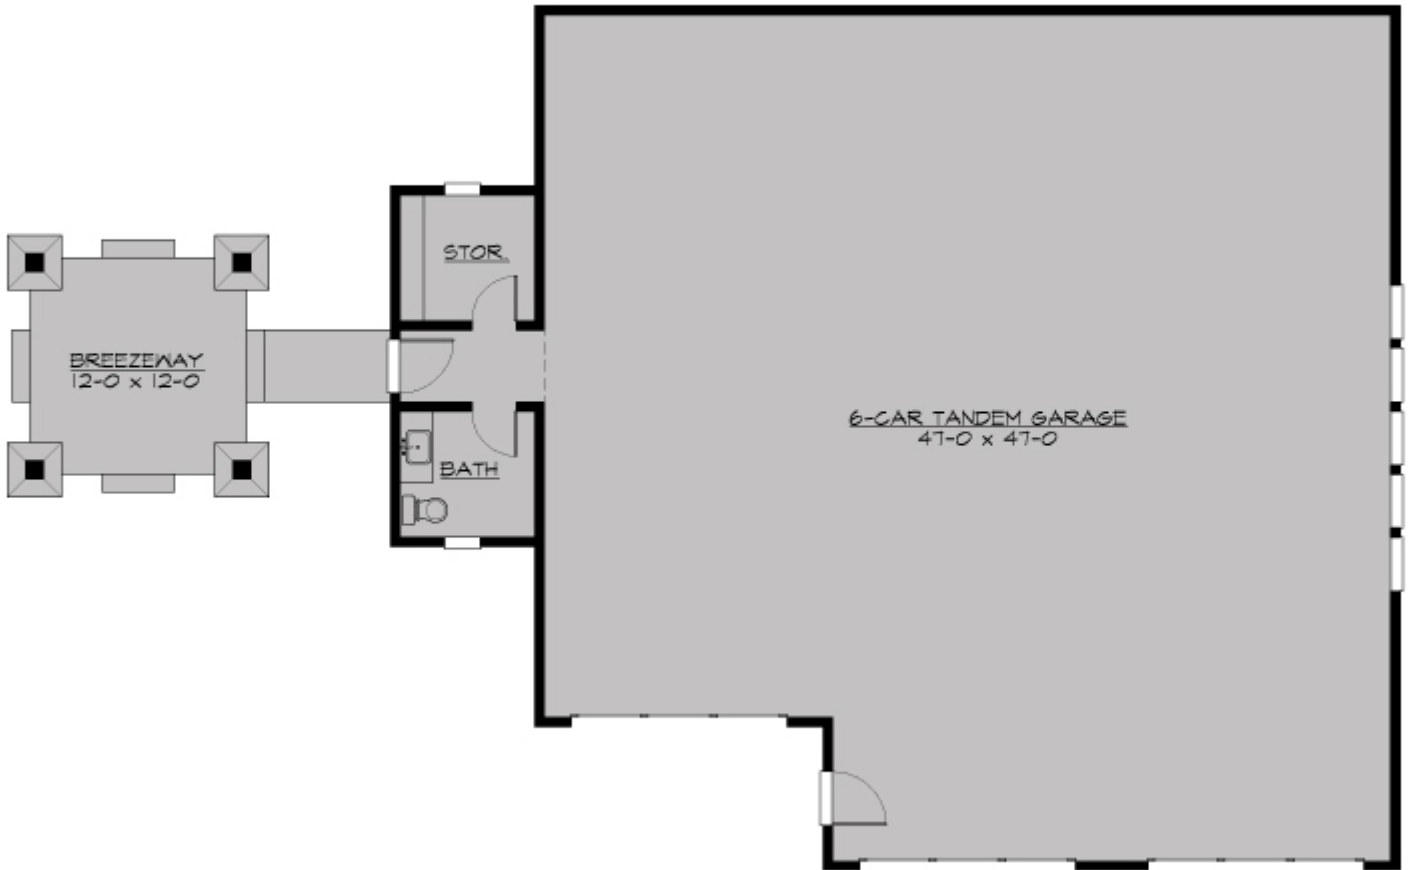

## **GOLDENDALE SHOP - A2335A6FT-0**

Total Area: **0 Sq. Ft.**  
Garage Area: **2336 Sq. Ft.**  
Garage Size: **5+**  
Stories: **1**  
Bedrooms :  
Full Baths :  
Half Baths :  
Width : **56`-0"**  
Depth : **48`-0"**  
Height : **27`-0"**  
Foundation : **Slab**

## MAIN FLOOR

### General Information

Stories: **1**  
Width: **56`-0"**  
Depth: **48`-0"**  
Height: **27`-0"**